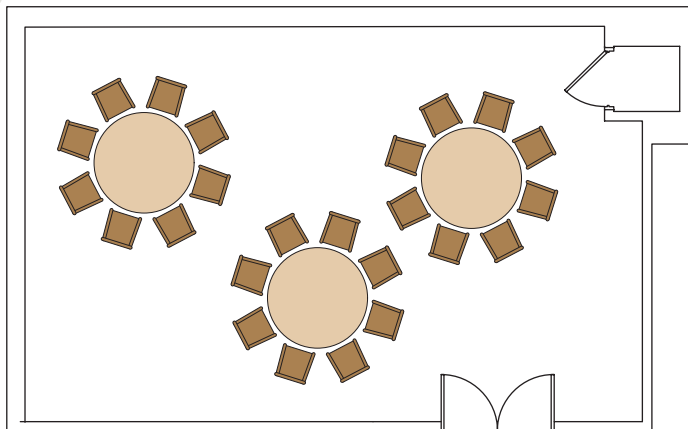

THE JOSEPH B. MARTIN
 Conference Center
 AT HARVARD MEDICAL SCHOOL

216
 Shown banquet style

217
 Shown classroom style

214
 Shown theater style

Second Floor	Square Feet	Theater	Classroom	Reception	Banquet
Room 214	600	38	20	40	20
Room 216	620	45	24	40	20
Room 217	620	45	24	40	30