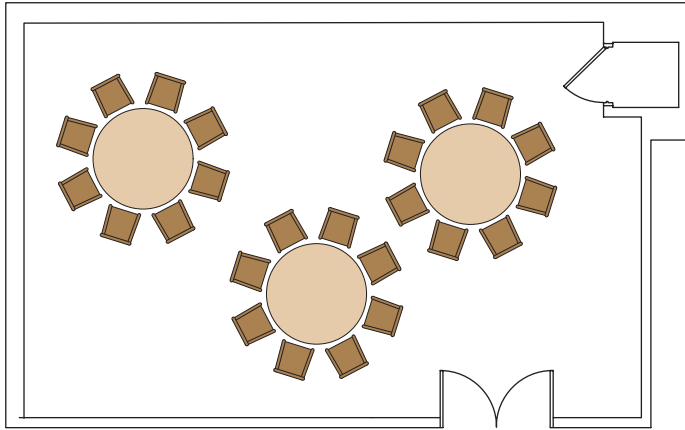

THE JOSEPH B. MARTIN
Conference Center
 AT HARVARD MEDICAL SCHOOL

216
 Shown banquet style

217
 Shown classroom style

214
 Shown theater style

Second Floor	Square Feet	Theater	Classroom	Reception	Banquet
Room 214	600	38	20	40	20
Room 216	620	45	24	40	20
Room 217	620	45	24	40	30