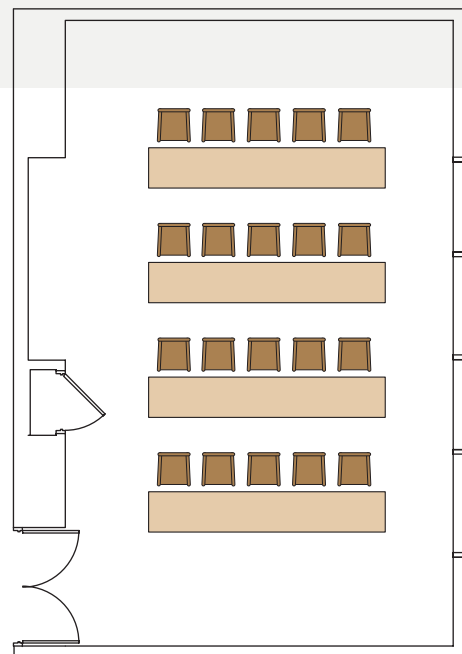

THE JOSEPH B. MARTIN
 Conference Center
 AT HARVARD MEDICAL SCHOOL

216
 Shown banquet style

217
 Shown classroom style

214
 Shown theater style

Second Floor	Square Feet	Theater	Classroom	Reception	Banquet
Room 214	600	38	20	40	20
Room 216	620	45	24	40	20
Room 217	620	45	24	40	30