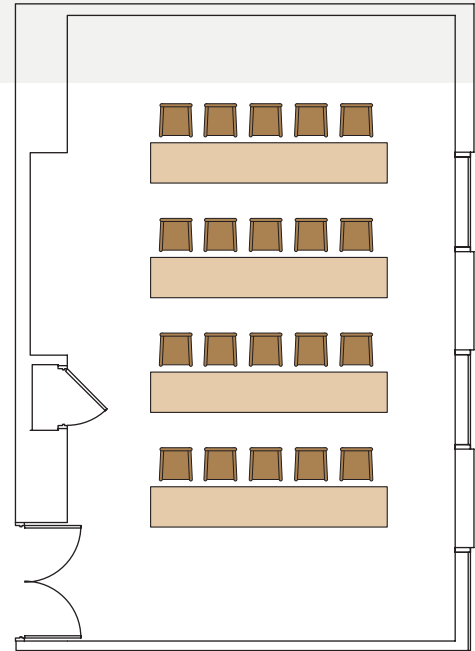

THE JOSEPH B. MARTIN
Conference Center
 AT HARVARD MEDICAL SCHOOL

216
 Shown banquet style

217
 Shown classroom style

214
 Shown theater style

Second Floor	Square Feet	Theater	Classroom	Reception	Banquet
Room 214	600	38	20	40	20
Room 216	620	45	24	40	20
Room 217	620	45	24	40	30