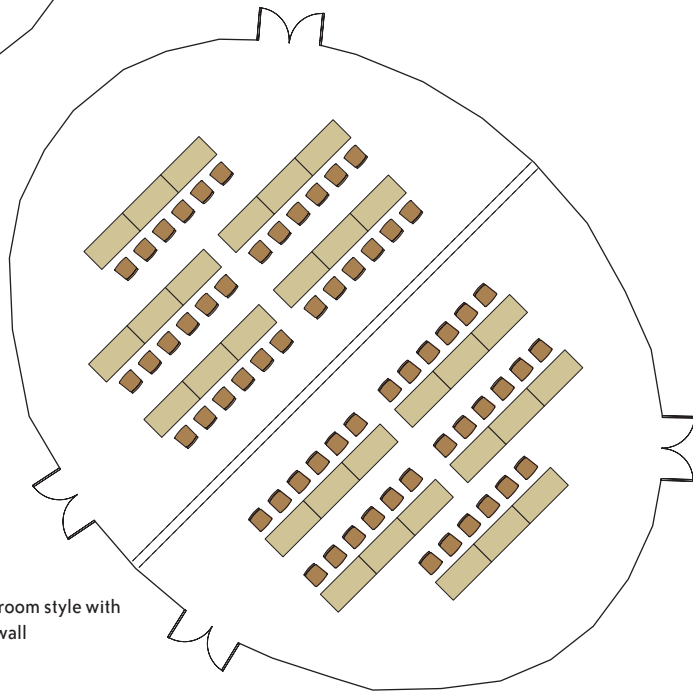

THE JOSEPH B. MARTIN
 Conference Center
 AT HARVARD MEDICAL SCHOOL

The Rotunda

Shown theater style

Shown banquet style

Shown classroom style with
 partitioned wall

Second Floor	Square Feet	Theater	Classroom	Reception	Banquet
Rotunda	2600	160	110	200	110