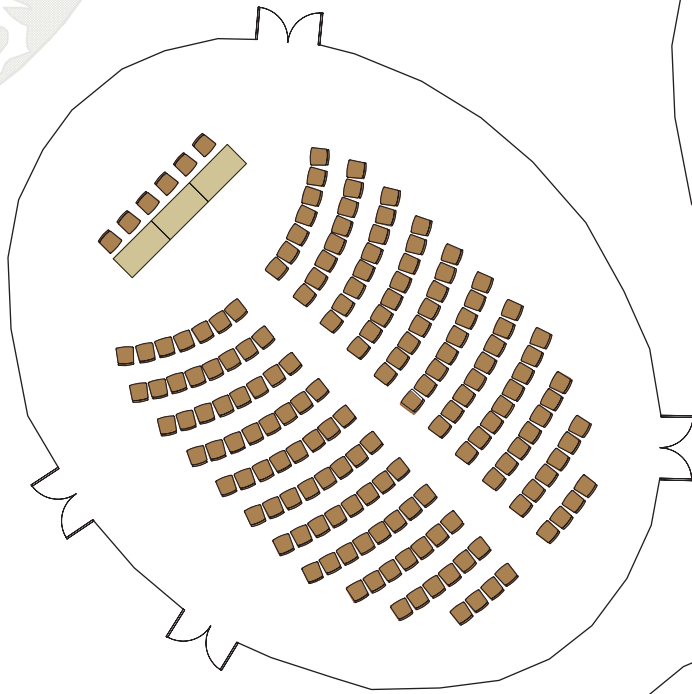

THE JOSEPH B. MARTIN
 Conference Center
 AT HARVARD MEDICAL SCHOOL

The Rotunda

Shown theater style

Shown banquet style

Shown classroom style with
 partitioned wall

Second Floor	Square Feet	Theater	Classroom	Reception	Banquet
Rotunda	2600	160	110	200	110