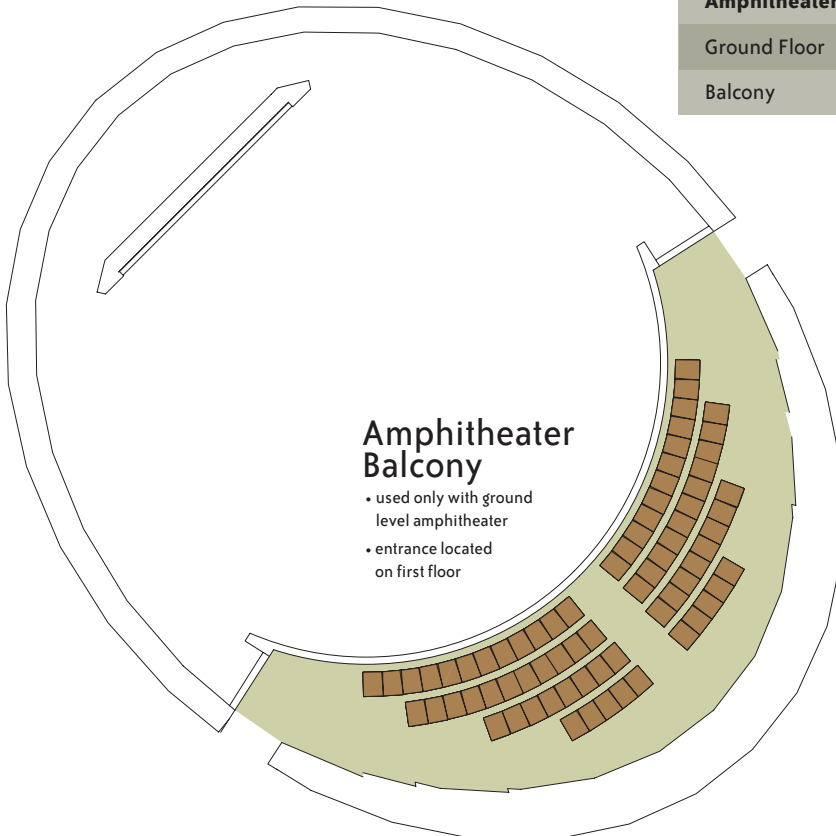

Amphitheater

THE JOSEPH B. MARTIN
Conference Center
AT HARVARD MEDICAL SCHOOL

Amphitheater

Ground Floor	400 fixed seats
Balcony	80 fixed seats

Amphitheater Balcony

- used only with ground level amphitheater
- entrance located on first floor