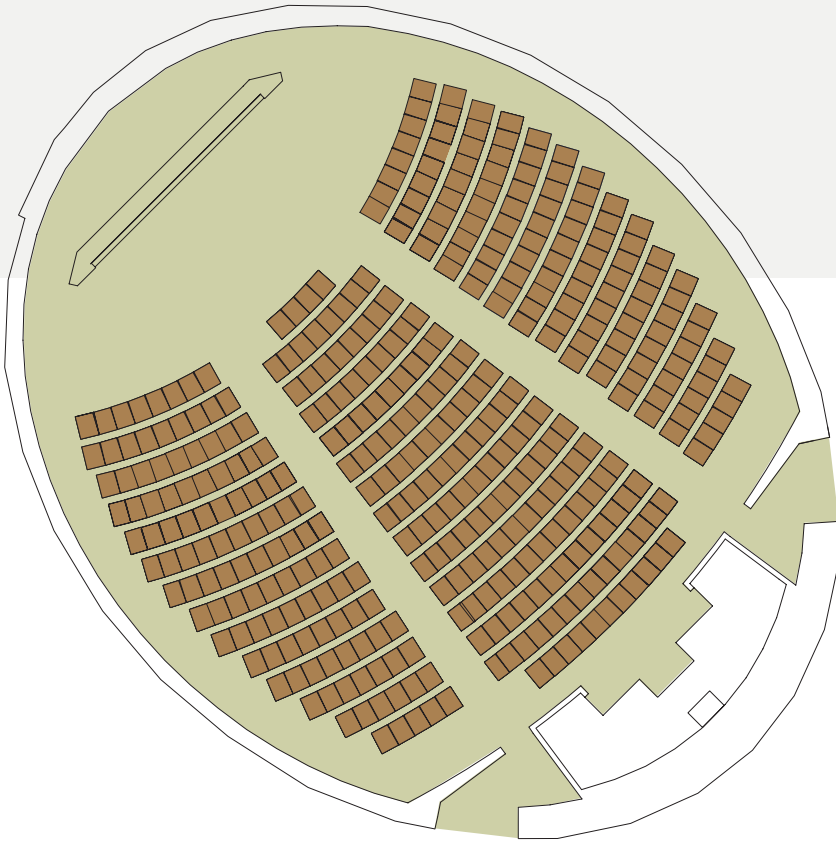

Amphitheater

THE JOSEPH B. MARTIN
Conference Center
AT HARVARD MEDICAL SCHOOL

Amphitheater

Ground Floor	400 fixed seats
Balcony	80 fixed seats

Amphitheater Balcony

- used only with ground level amphitheater
- entrance located on first floor