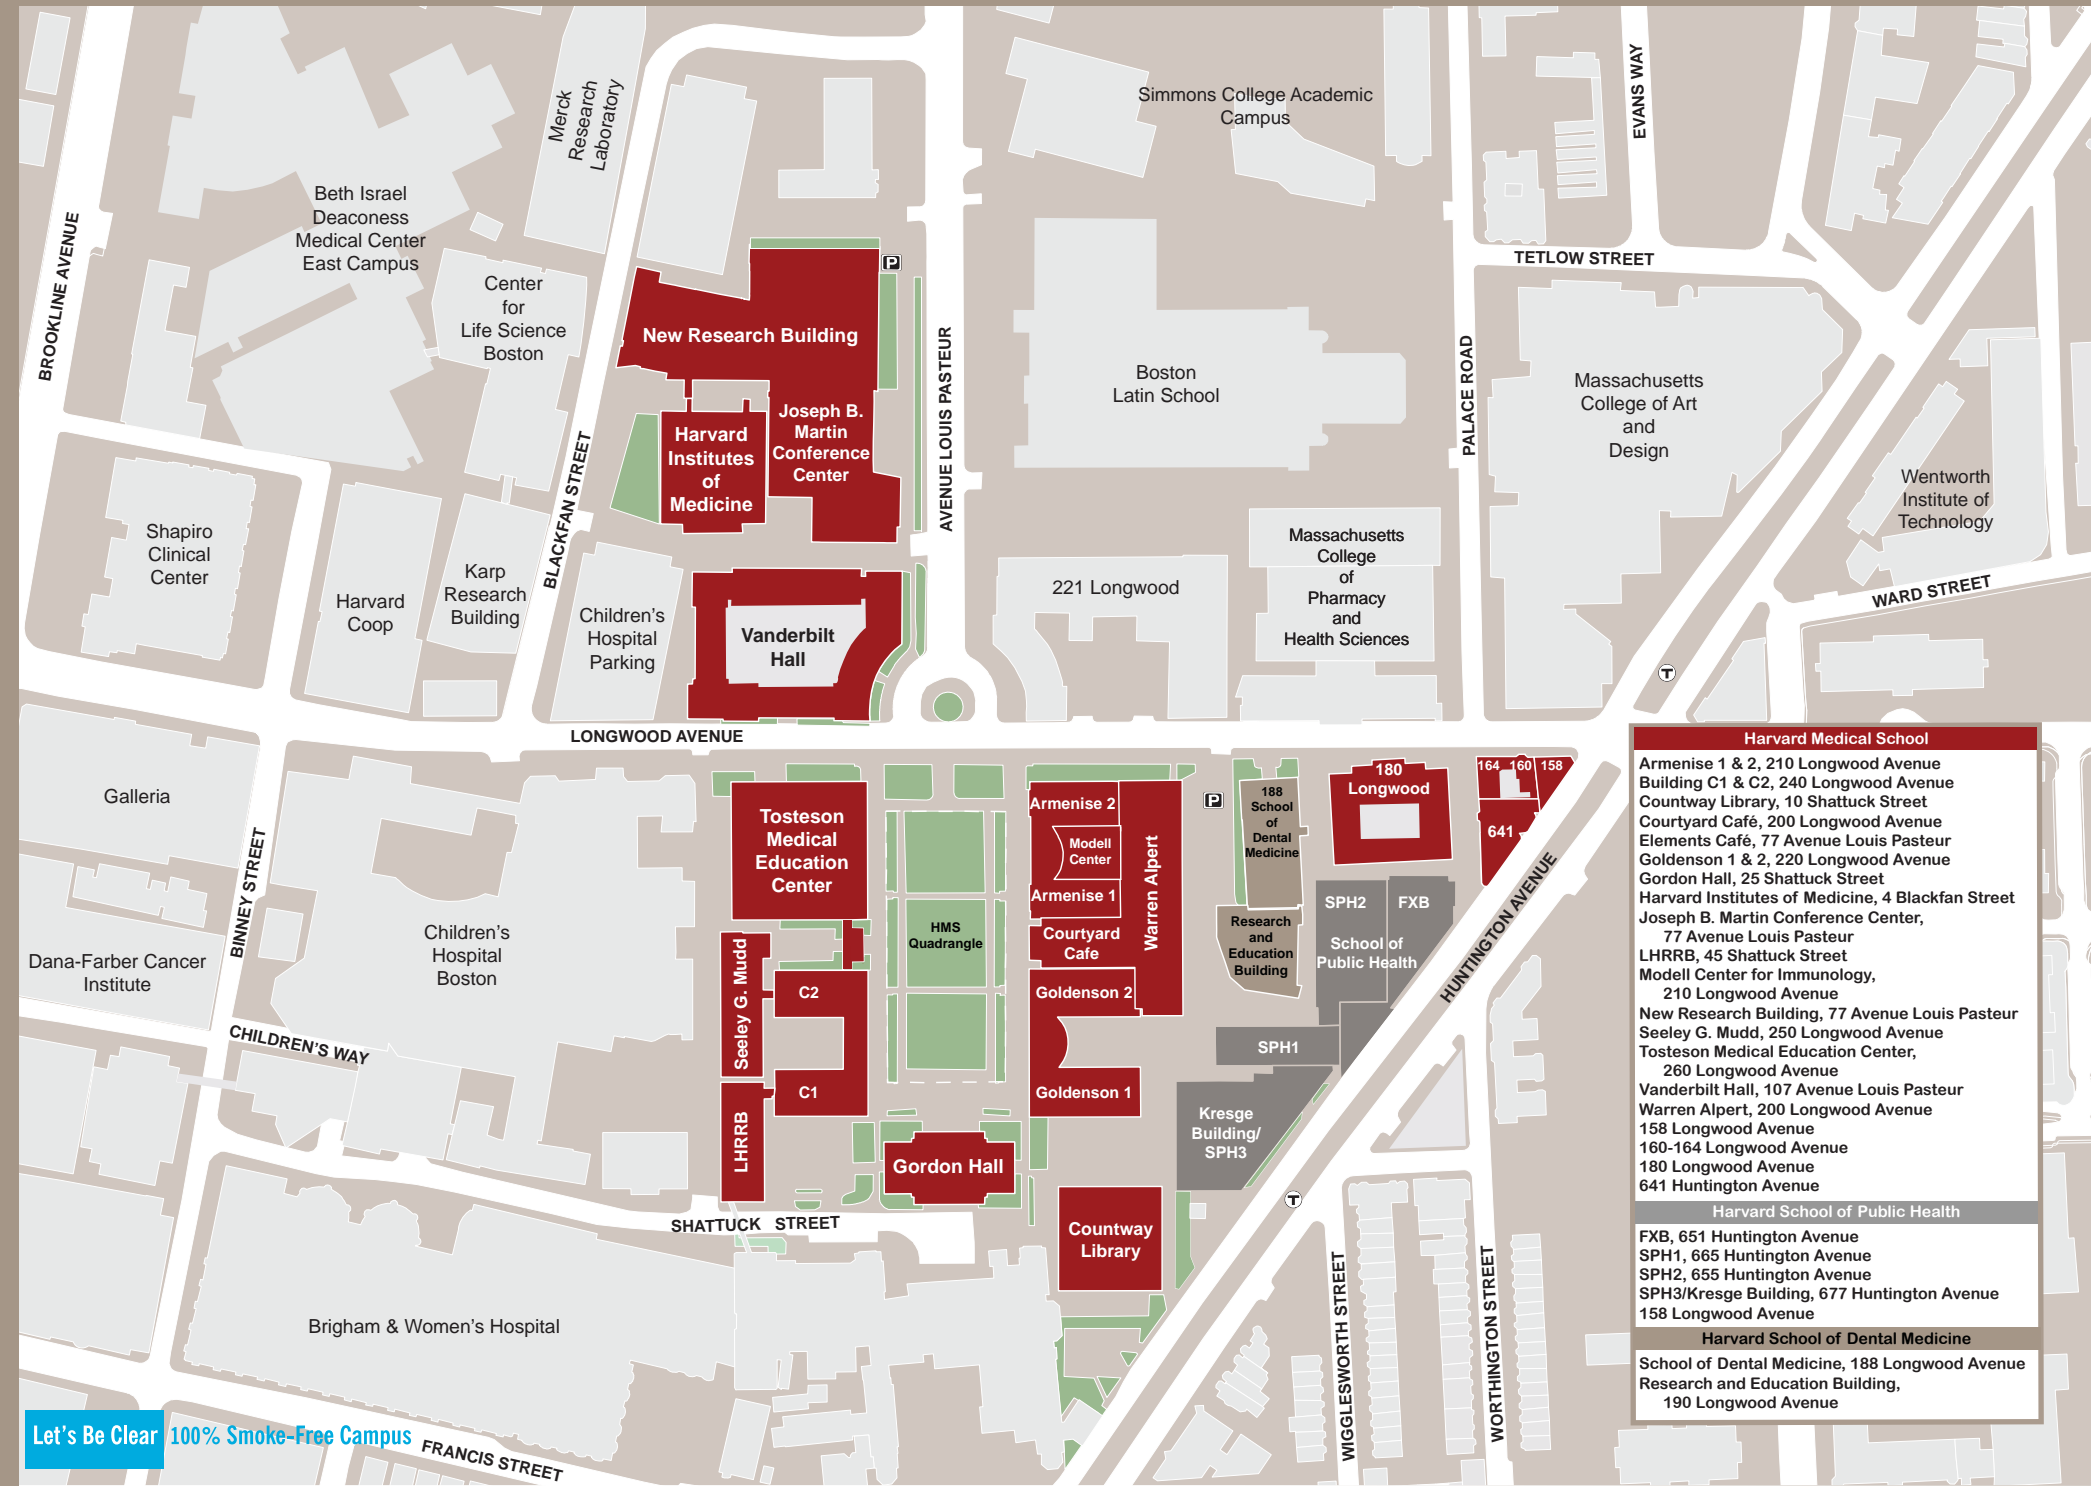

# Harvard Longwood Campus

Harvard Medical School	
Armenise 1 & 2, 210 Longwood Avenue	Building C1 & C2, 240 Longwood Avenue
Courtyard Library, 10 Shattuck Street	Courtyard Café, 200 Longwood Avenue
Elements Café, 77 Avenue Louis Pasteur	Goldenson 1 & 2, 220 Longwood Avenue
Gordon Hall, 25 Shattuck Street	Harvard Institutes of Medicine, 4 Blackfan Street
Joseph B. Martin Conference Center, 77 Avenue Louis Pasteur	LHRRB, 45 Shattuck Street
Modell Center for Immunology, 210 Longwood Avenue	New Research Building, 77 Avenue Louis Pasteur
Seeley G. Mudd, 250 Longwood Avenue	Toston Medical Education Center, 260 Longwood Avenue
Vanderbilt Hall, 107 Avenue Louis Pasteur	Warren Alpert, 200 Longwood Avenue
158 Longwood Avenue	160-164 Longwood Avenue
180 Longwood Avenue	641 Huntington Avenue
Harvard School of Public Health	
FXB, 651 Huntington Avenue	SPH1, 665 Huntington Avenue
SPH2, 655 Huntington Avenue	SPH3/Kresge Building, 677 Huntington Avenue
158 Longwood Avenue	
Harvard School of Dental Medicine	
School of Dental Medicine, 188 Longwood Avenue	Research and Education Building, 190 Longwood Avenue

Let's Be Clear 100% Smoke-Free Campus